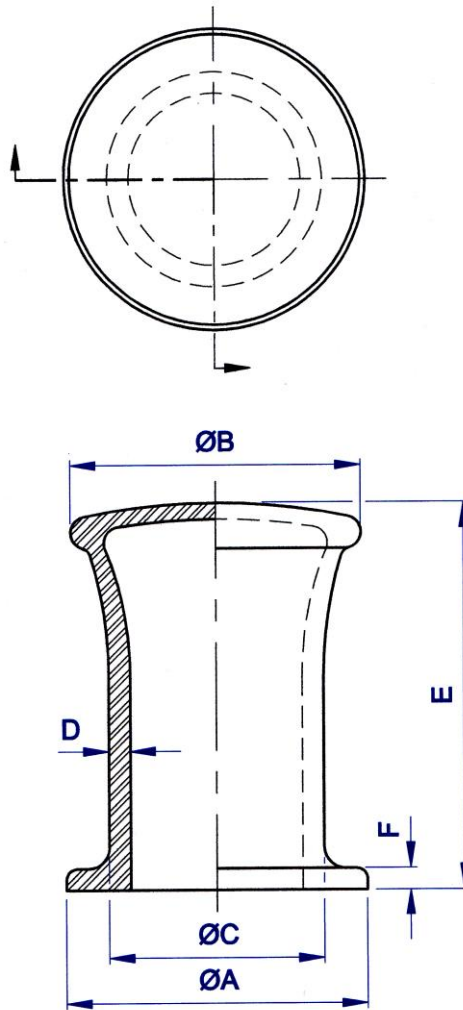

## DF-SB10 CAST STEEL SINGLE BITT

| Model no. | ØA<br>mm | ØB<br>mm | ØC<br>mm | D<br>mm | E<br>mm | F<br>mm | Mass<br>(kgs) |
|-----------|----------|----------|----------|---------|---------|---------|---------------|
| DF-SB10   | 356      | 343      | 254      | 25      | 457     | 25      | 87            |